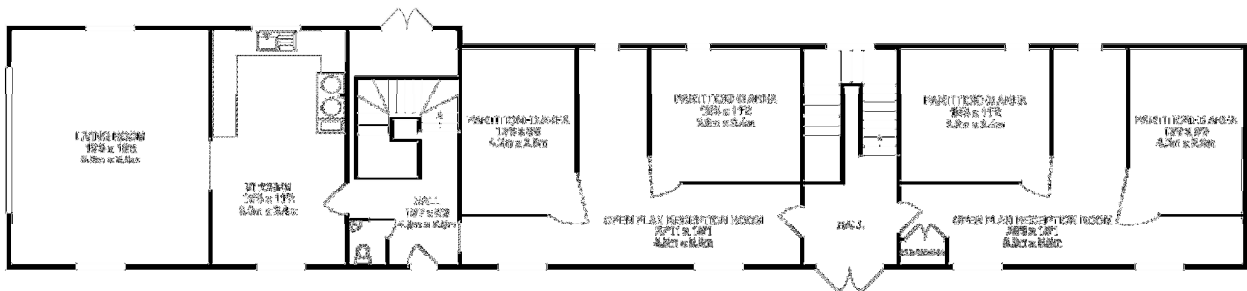

The Lonsdale Estate

The Stable House

With an exclusive location in the grounds of Kingston Lisle Park, this fabulous 4-bedroomed country house is arranged over two floors, offering a generous living room, large kitchen, an abundance of storage space and a lovely garden.

1st Floor
APPROX FLOOR
AREA 110.0 SQ M
200 SQ FT

TOTAL APPROX FLOOR AREA 220.0 SQ M
440 SQ FT

Available: Now
Rent pcm: £1,917
Deposit: £4,000
Term: 18 Months Minimum